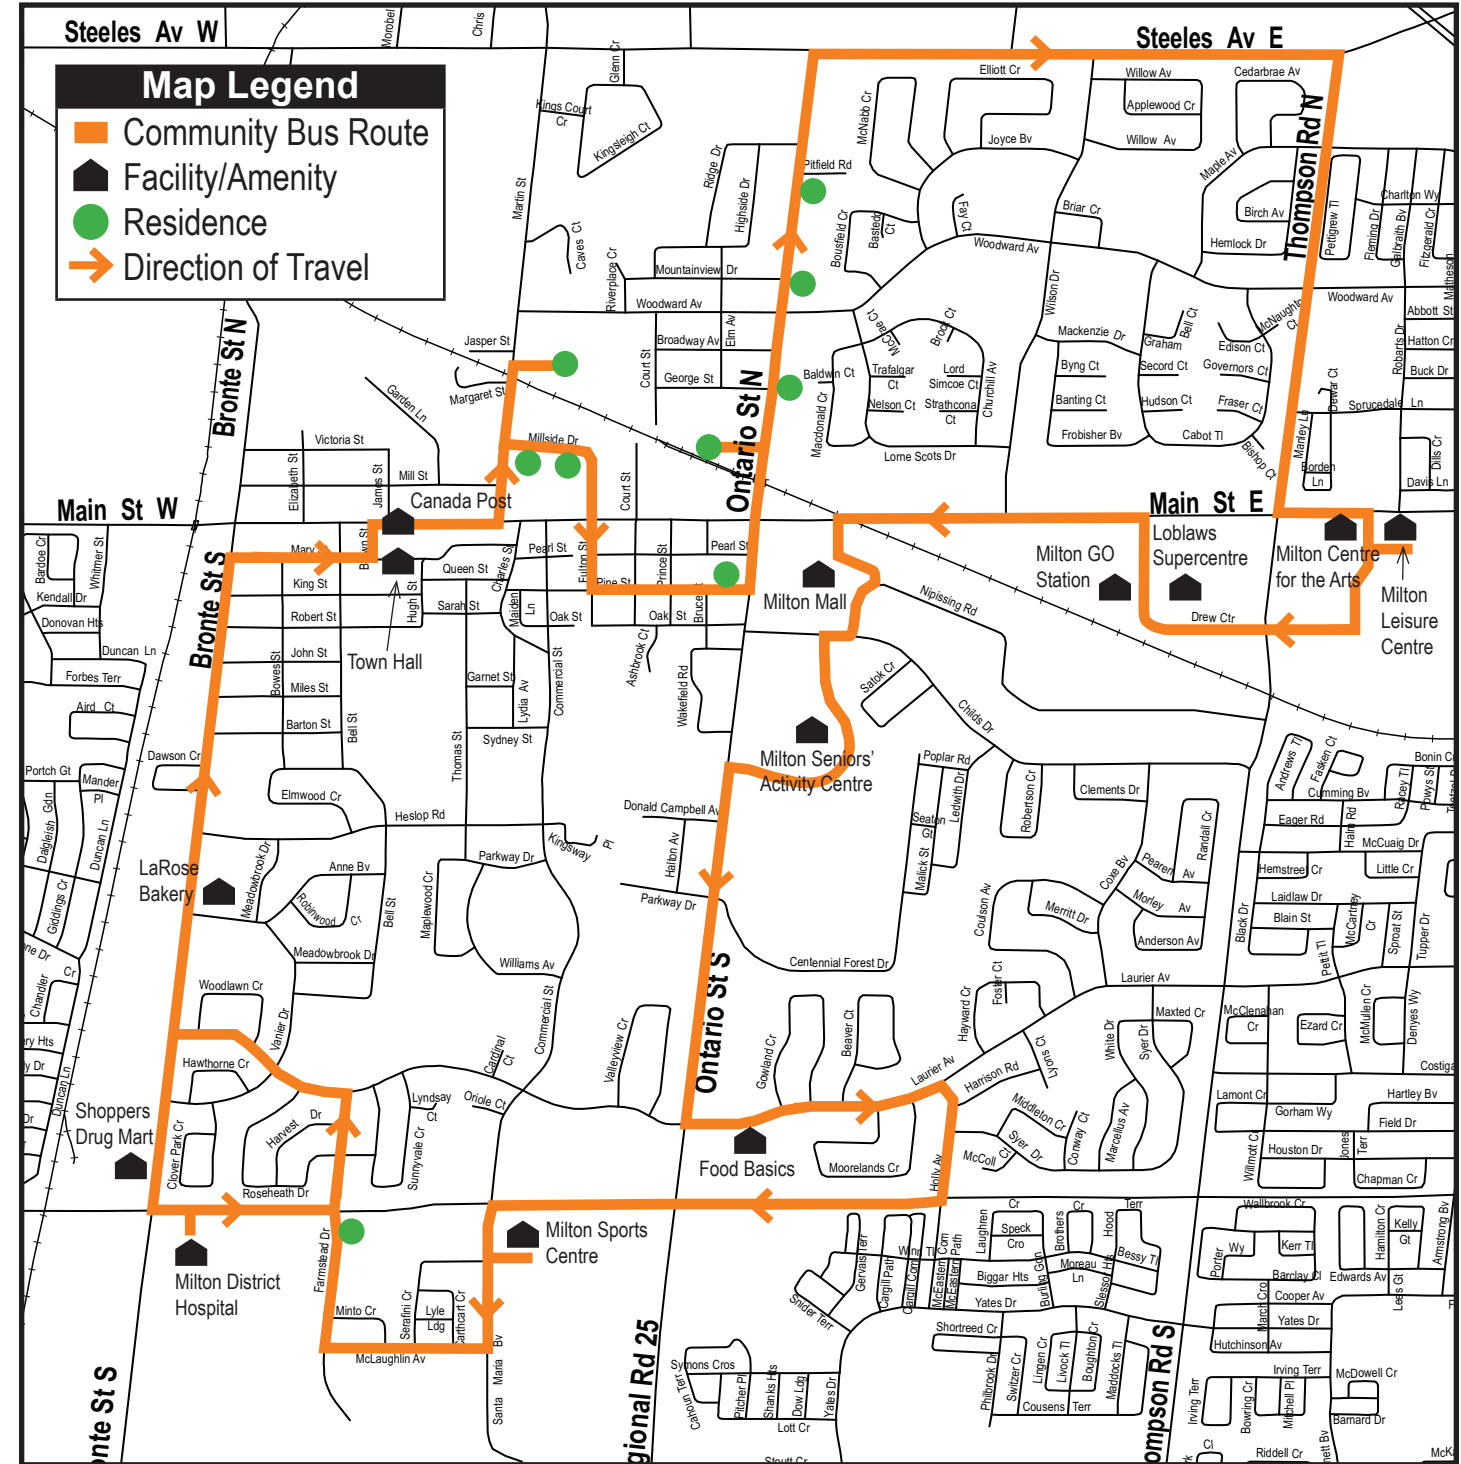

## Community Bus (Wednesdays and Thursdays)

Pick-up and drop-off locations	Bus stop waiting areas	8:20	9:20	10:20	11:20	12:20	1:20	2:20
Marian Courtyard (137 Martin St)	Main entrance	8:20	9:20	10:20	11:20	12:20	1:20	2:20
100 Millside Dr	Millside Dr	8:22	9:22	10:22	11:22	12:22	1:22	2:22
Millside Towers (82 Millside Dr)	Millside Dr	8:23	9:23	10:23	11:23	12:23	1:23	2:23
Bruce Apartments (40 Ontario St)	Pine St	8:26	9:26	10:26	11:26	12:26	1:26	2:26
Milgate Place (80 Ontario St)	Main entrance	8:29	9:29	10:29	11:29	12:29	1:29	2:29
111 Ontario St	Ontario St	8:31	9:31	10:31	11:31	12:31	1:31	2:31
235 Ontario St	Ontario St	8:32	9:32	10:32	11:32	12:32	1:32	2:32
285 Ontario St	Ontario St	8:33	9:33	10:33	11:33	12:33	1:33	2:33
Milton Leisure Centre	Main entrance	8:40	9:40	10:40	11:40	12:40	1:40	2:40
Milton Centre for the Arts/Main Library	Main entrance	8:42	9:42	10:42	11:42	12:42	1:42	2:42
Milton GO Station - Transfer point	Route 2 - Main bus stop	8:45	9:45	10:45	11:45	12:45	1:45	2:45
Loblaws Supercentre	Drew Centre	8:46	9:46	10:46	11:46	12:46	1:46	--
Milton Mall	Zellers entrance (East)	8:49	9:49	10:49	11:49	12:49	1:49	--
Milton Seniors' Activity Centre	Main entrance	8:52	9:52	10:52	11:52	12:52	1:52	--
Food Basics	Laurier Ave	8:56	9:56	10:56	11:56	12:56	1:56	--
Milton Sports Centre	South entrance	9:01	10:01	11:01	12:01	1:01	2:01	--
Birkdale Place (611 Farmstead Dr)	Farmstead Dr	9:03	10:03	11:03	12:03	1:03	2:03	--
Shoppers Drug Mart	Bronte St	9:07	10:07	11:07	12:07	1:07	2:07	--
Milton District Hospital	Main entrance	9:09	10:09	11:09	12:09	1:09	2:09	--
LaRose Bakery	Bronte St	9:12	10:12	11:12	12:12	1:12	2:12	--
Canada Post	Mary St	9:15	10:15	11:15	12:15	1:15	2:15	--