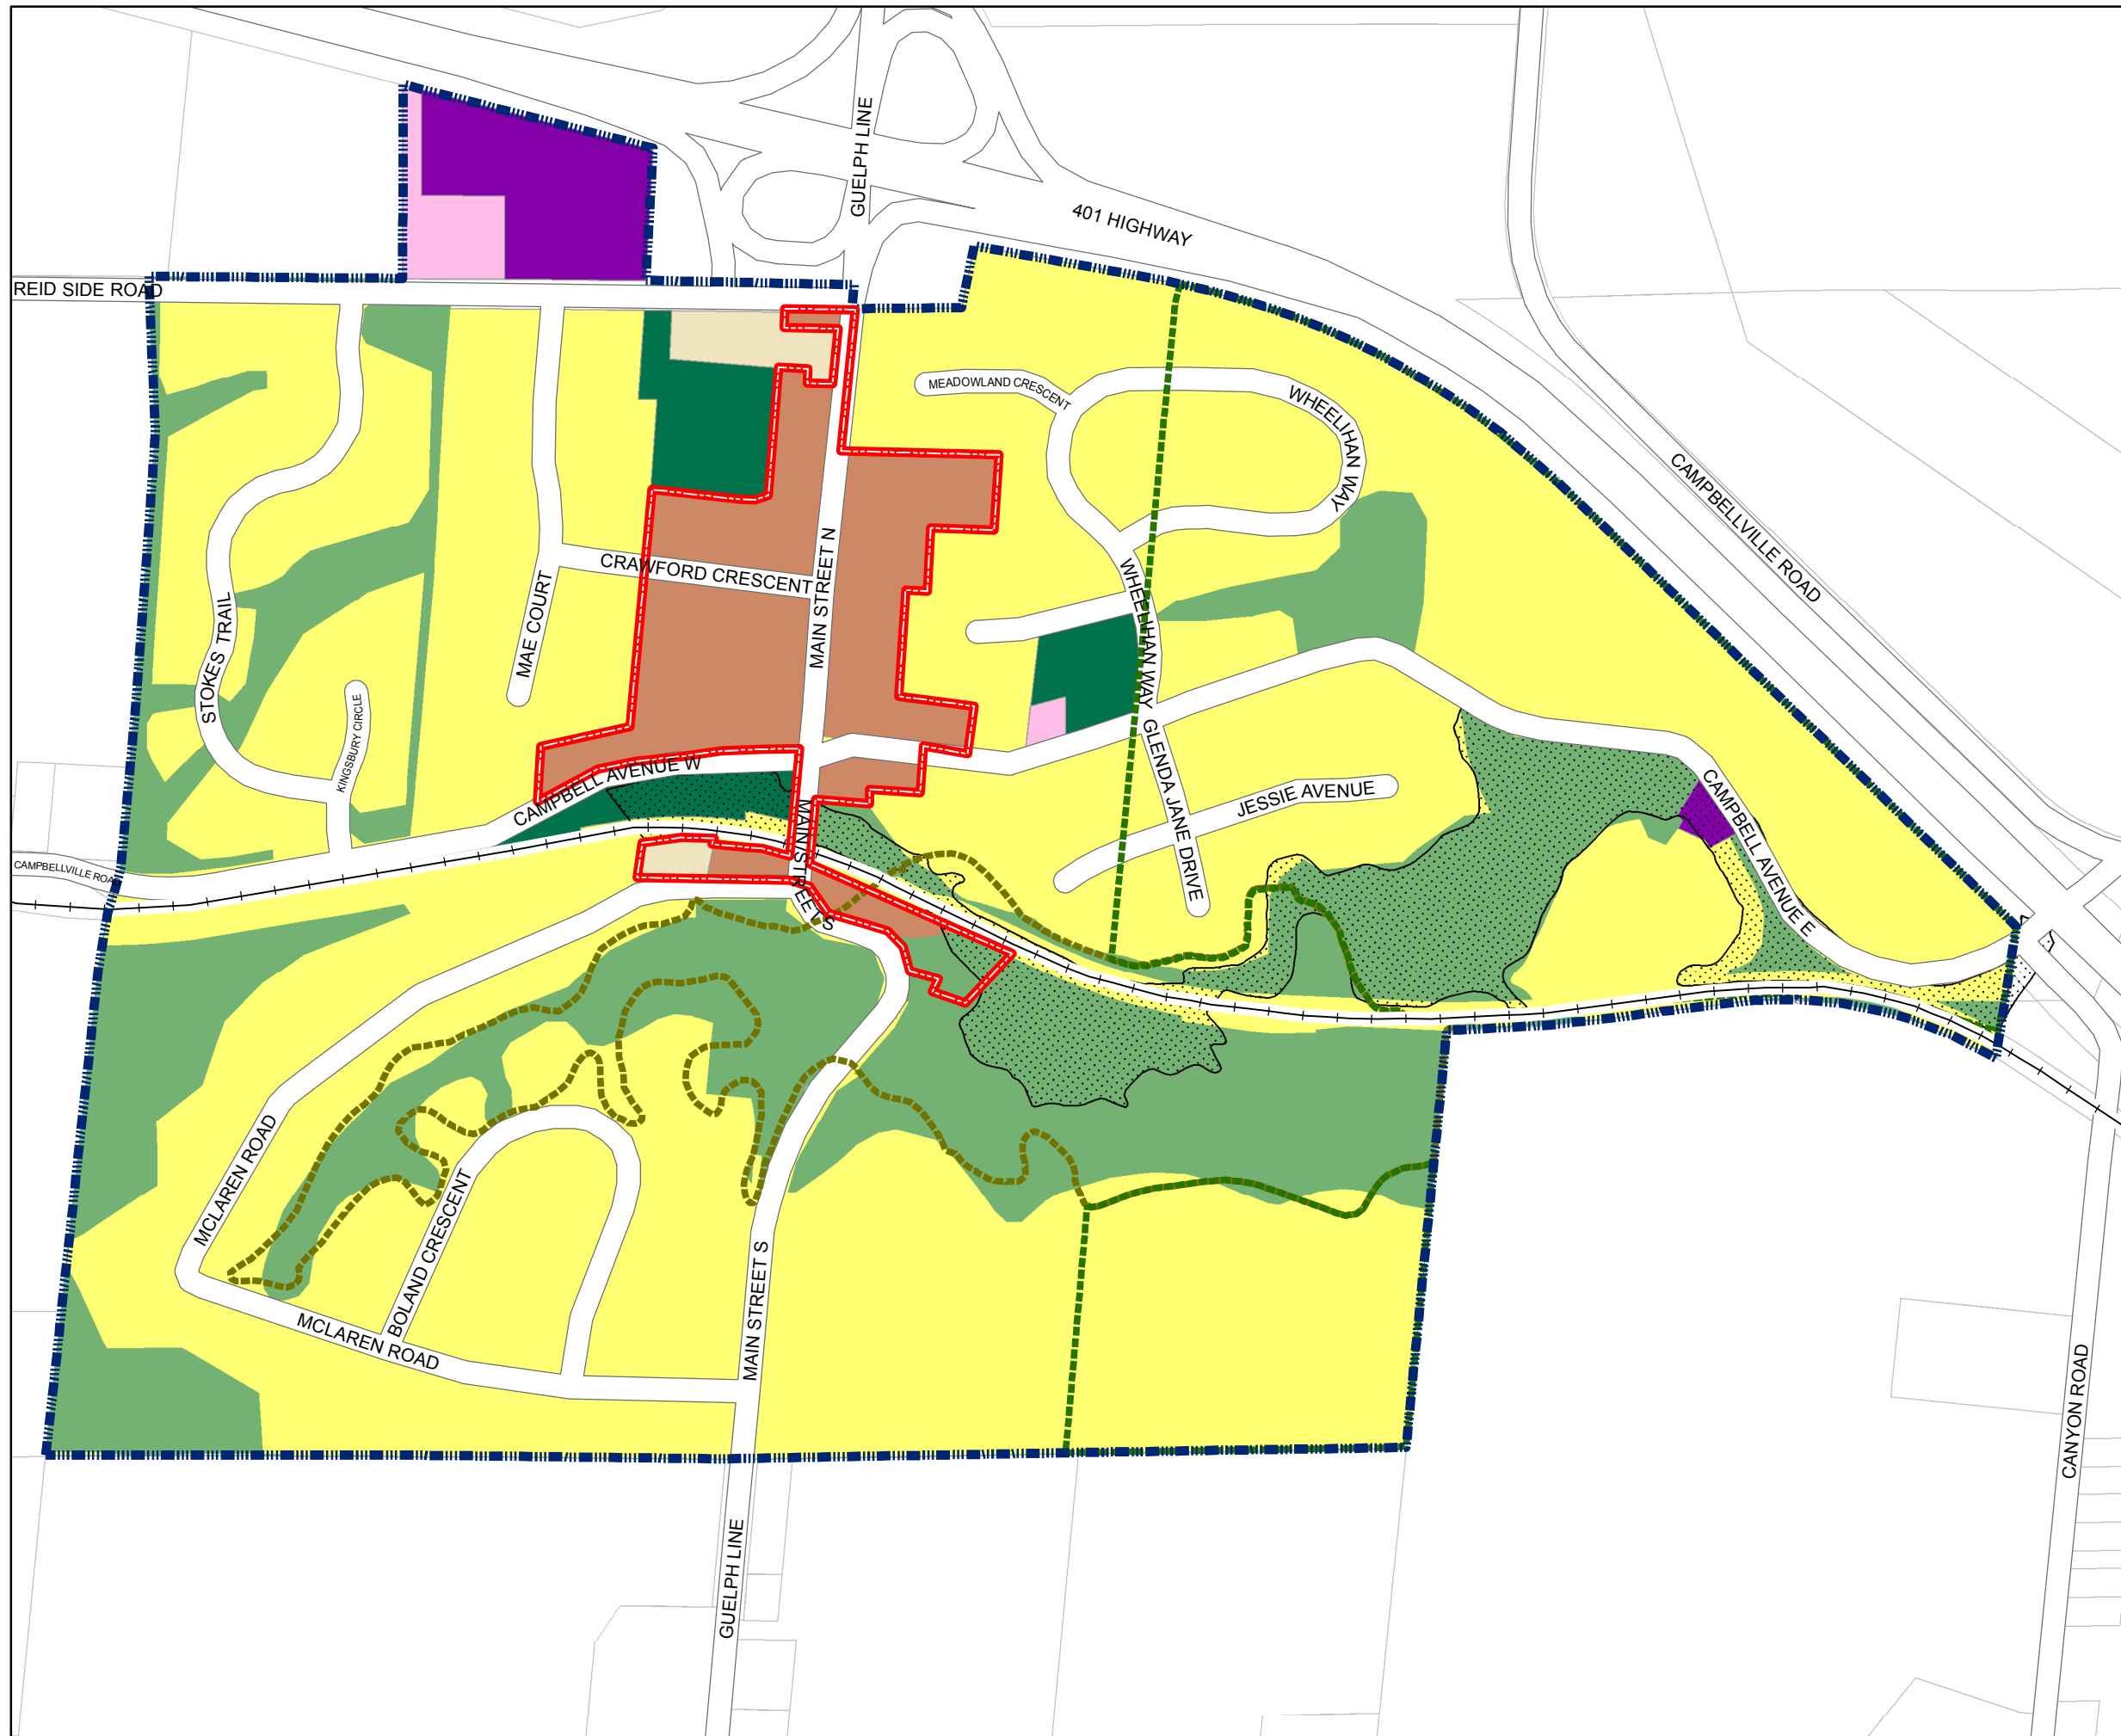

TOWN OF MILTON OFFICIAL PLAN

Schedule C.3.A

CAMPBELLVILLE HAMLET LAND USE

-  HAMLET BOUNDARY
-  COMMUNITY IMPROVEMENT AREA
-  REGULATORY STORM FLOOD PLAIN
-  NATURAL HERITAGE SYSTEM
-  CHURCH OR CEMETERY
-  HAMLET COMMERCIAL
-  HAMLET INDUSTRIAL
-  HAMLET RESIDENTIAL
-  INSTITUTIONAL
-  NEIGHBOURHOOD PARK
- NIAGARA ESCARPMENT PLAN**
-  ESCARPMENT NATURAL AREA
-  ESCARPMENT PROTECTION AREA

This schedule forms part of the Official Plan and should be read in conjunction with the text.

Copyright 2010: Town of Milton, Teranet Inc.

Last updated June 2010
Office Consolidation March 2023

-  HAMLET BOUNDARY
-  NATURAL HERITAGE SYSTEM
-  HAMLET COMMERCIAL
-  HAMLET RESIDENTIAL
-  INSTITUTIONAL
-  NEIGHBOURHOOD PARK

TOWN OF MILTON OFFICIAL PLAN

Schedule C.4.A BROOKVILLE HAMLET LAND USE

This schedule forms part of the Official Plan
and should be read in conjunction with the text.

Copyright 2010: Town of Milton, Teranet Inc.

TOWN OF MILTON OFFICIAL PLAN

Schedule C.5.A

MOFFAT HAMLET LAND USE

This schedule forms part of the Official Plan
and should be read in conjunction with the text.

Copyright 2010: Town of Milton, Teranet Inc.