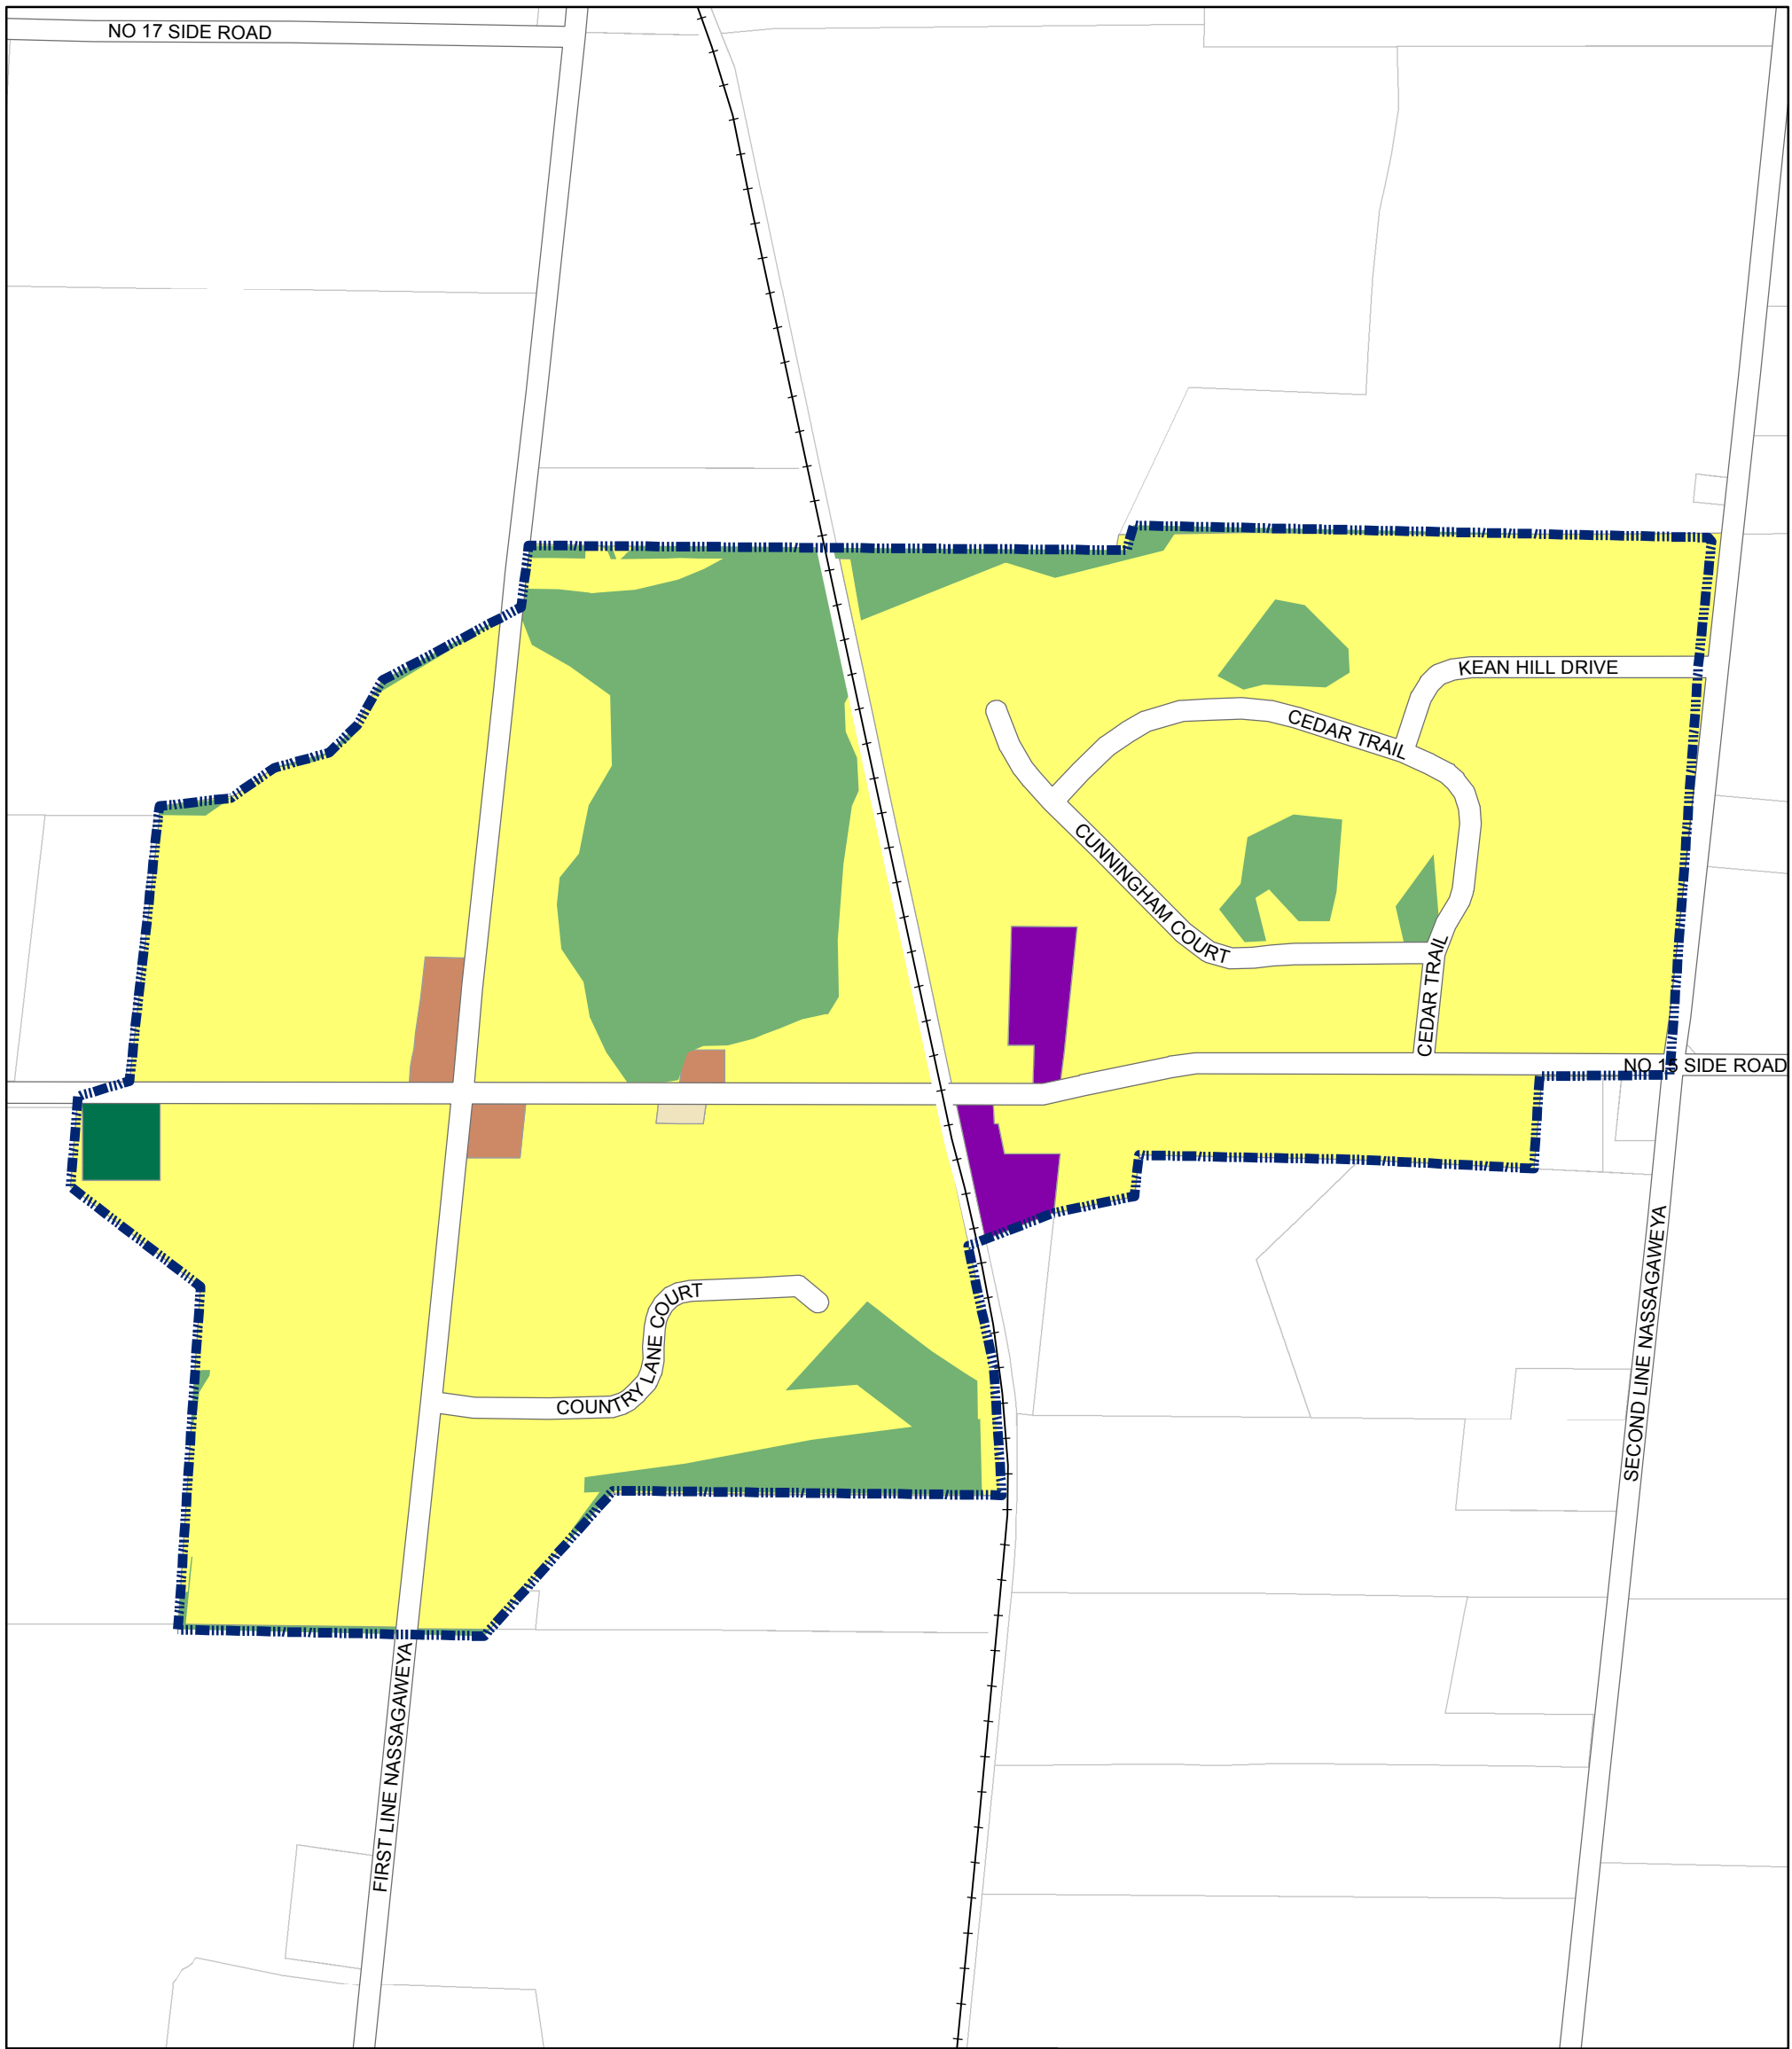

TOWN OF MILTON OFFICIAL PLAN

Schedule C.3.A

CAMPBELLVILLE HAMLET LAND USE

-  HAMLET BOUNDARY
-  COMMUNITY IMPROVEMENT AREA
-  REGULATORY STORM FLOOD PLAIN
-  NATURAL HERITAGE SYSTEM
-  CHURCH OR CEMETERY
-  HAMLET COMMERCIAL
-  HAMLET INDUSTRIAL
-  HAMLET RESIDENTIAL
-  INSTITUTIONAL
-  NEIGHBOURHOOD PARK
- NIAGARA ESCARPMENT PLAN**
-  ESCARPMENT NATURAL AREA
-  ESCARPMENT PROTECTION AREA

TOWN OF MILTON OFFICIAL PLAN

Schedule C.4.A BROOKVILLE HAMLET LAND USE

This schedule forms part of the Official Plan
and should be read in conjunction with the text.

Copyright 2010: Town of Milton, Teranet Inc.

Last updated June 2010
Office Consolidation March 2023

-  HAMLET BOUNDARY
-  NATURAL HERITAGE SYSTEM
-  CEMETERY
-  HAMLET COMMERCIAL
-  HAMLET RESIDENTIAL
-  HAMLET INDUSTRIAL
-  NEIGHBOURHOOD PARK
-  RAIL

TOWN OF MILTON OFFICIAL PLAN

Schedule C.5.A

MOFFAT HAMLET LAND USE

This schedule forms part of the Official Plan
and should be read in conjunction with the text.

Copyright 2010: Town of Milton, Teranet Inc.