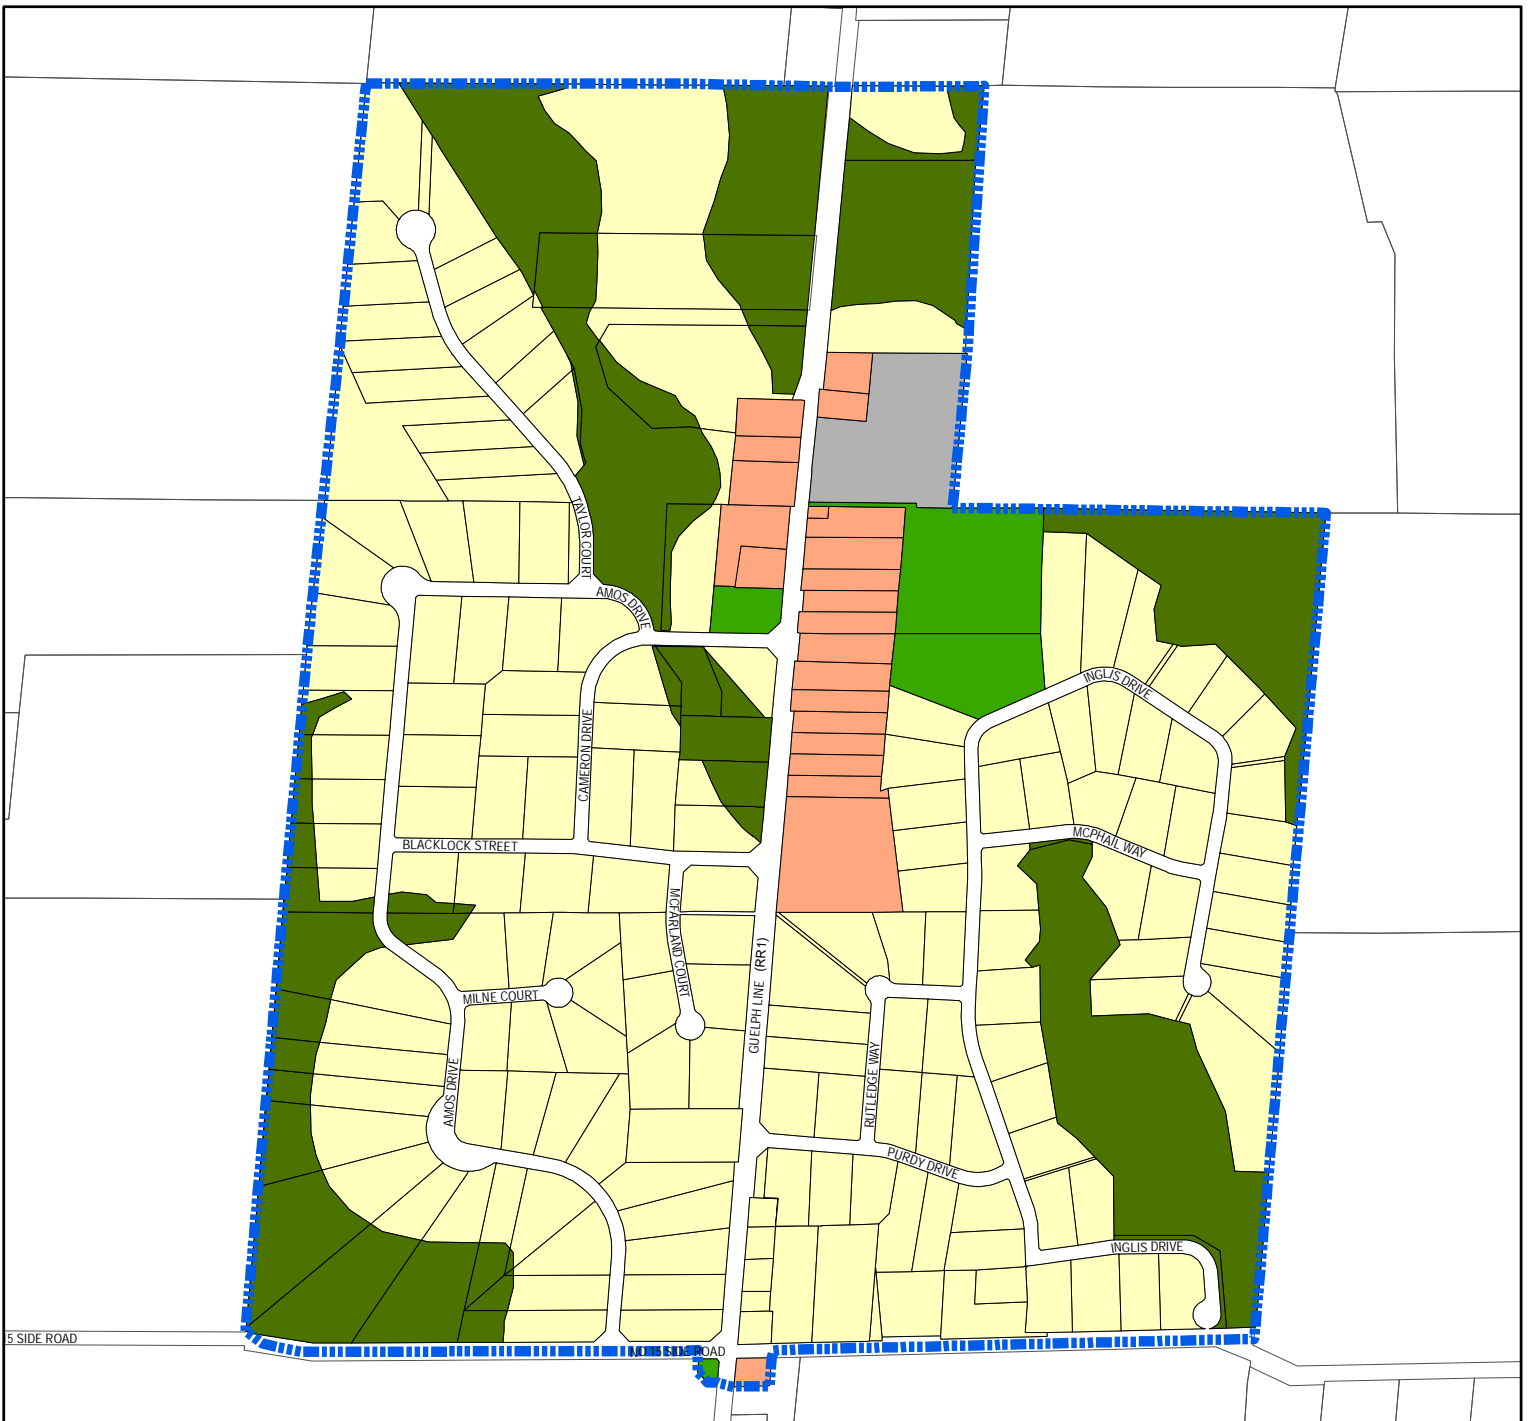

HAMLET BOUNDARY

GREENLANDS A

HAMLET COMMERCIAL

HAMLET RESIDENTIAL

INSTITUTIONAL

NEIGHBOURHOOD PARK

RAILWAY

TOWN OF MILTON OFFICIAL PLAN

Schedule C.4.A

Brookville Hamlet
Land Use

NAD 1983 - UTM Zone 17N

This Schedule Forms Part Of The
Official Plan And Should Be Read
Together With The Text.

(C) Copyright Teranet, Town of Milton 2008

Consolidated August 2008