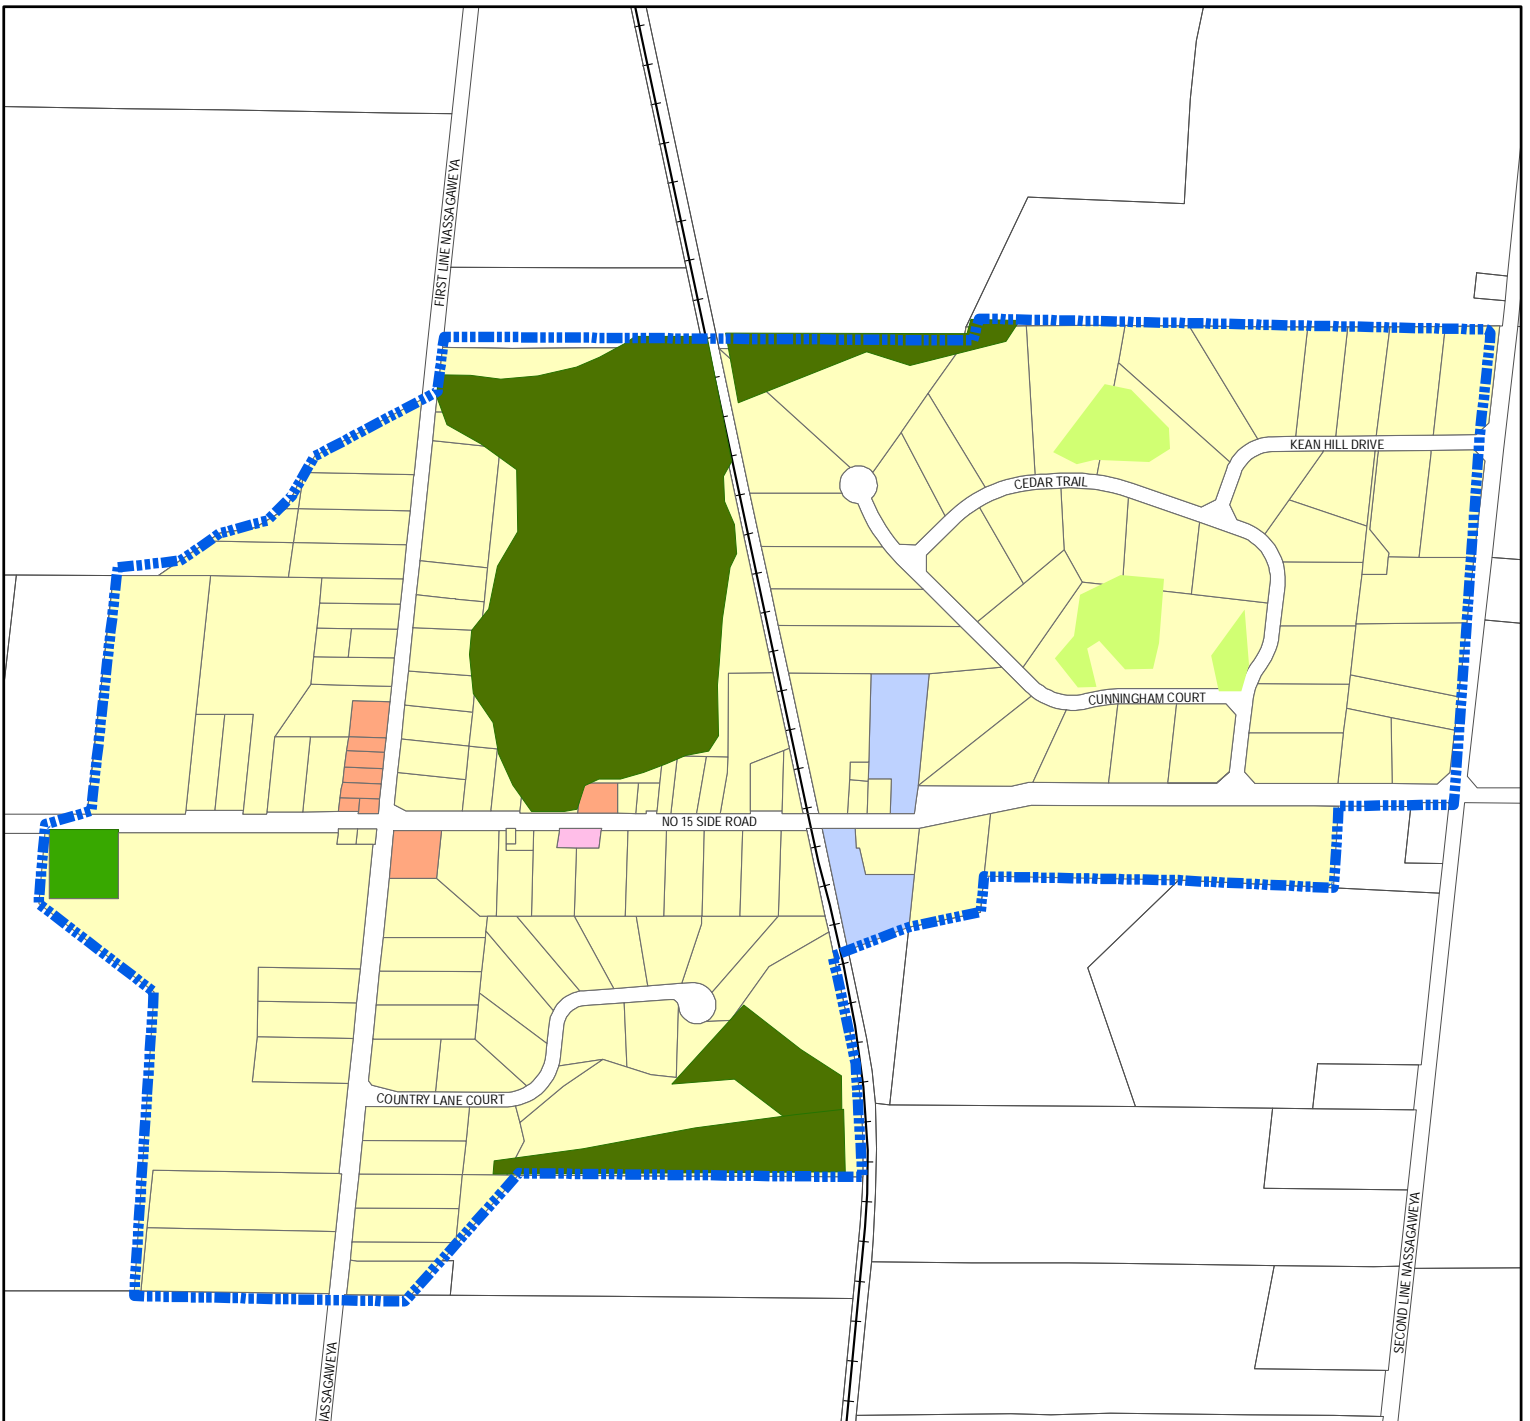

Consolidated August 2008

HAMLET BOUNDARY

GREENLANDS A

HAMLET COMMERCIAL

HAMLET RESIDENTIAL

INSTITUTIONAL

NEIGHBOURHOOD PARK

RAILWAY

TOWN OF MILTON OFFICIAL PLAN

Schedule C.4.A

Brookville Hamlet
Land Use

NAD 1983 - UTM Zone 17N

0 150 300 450 600 750 900 1050 1200 1350 1500 Metres

This Schedule Forms Part Of The
Official Plan And Should Be Read
Together With The Text.

(C) Copyright Teranet, Town of Milton 2008

Consolidated August 2008

HAMLET BOUNDARY

RAILWAY

GREENLANDS A AREA

GREENLANDS B AREA

CEMETARY

HAMLET COMMERCIAL