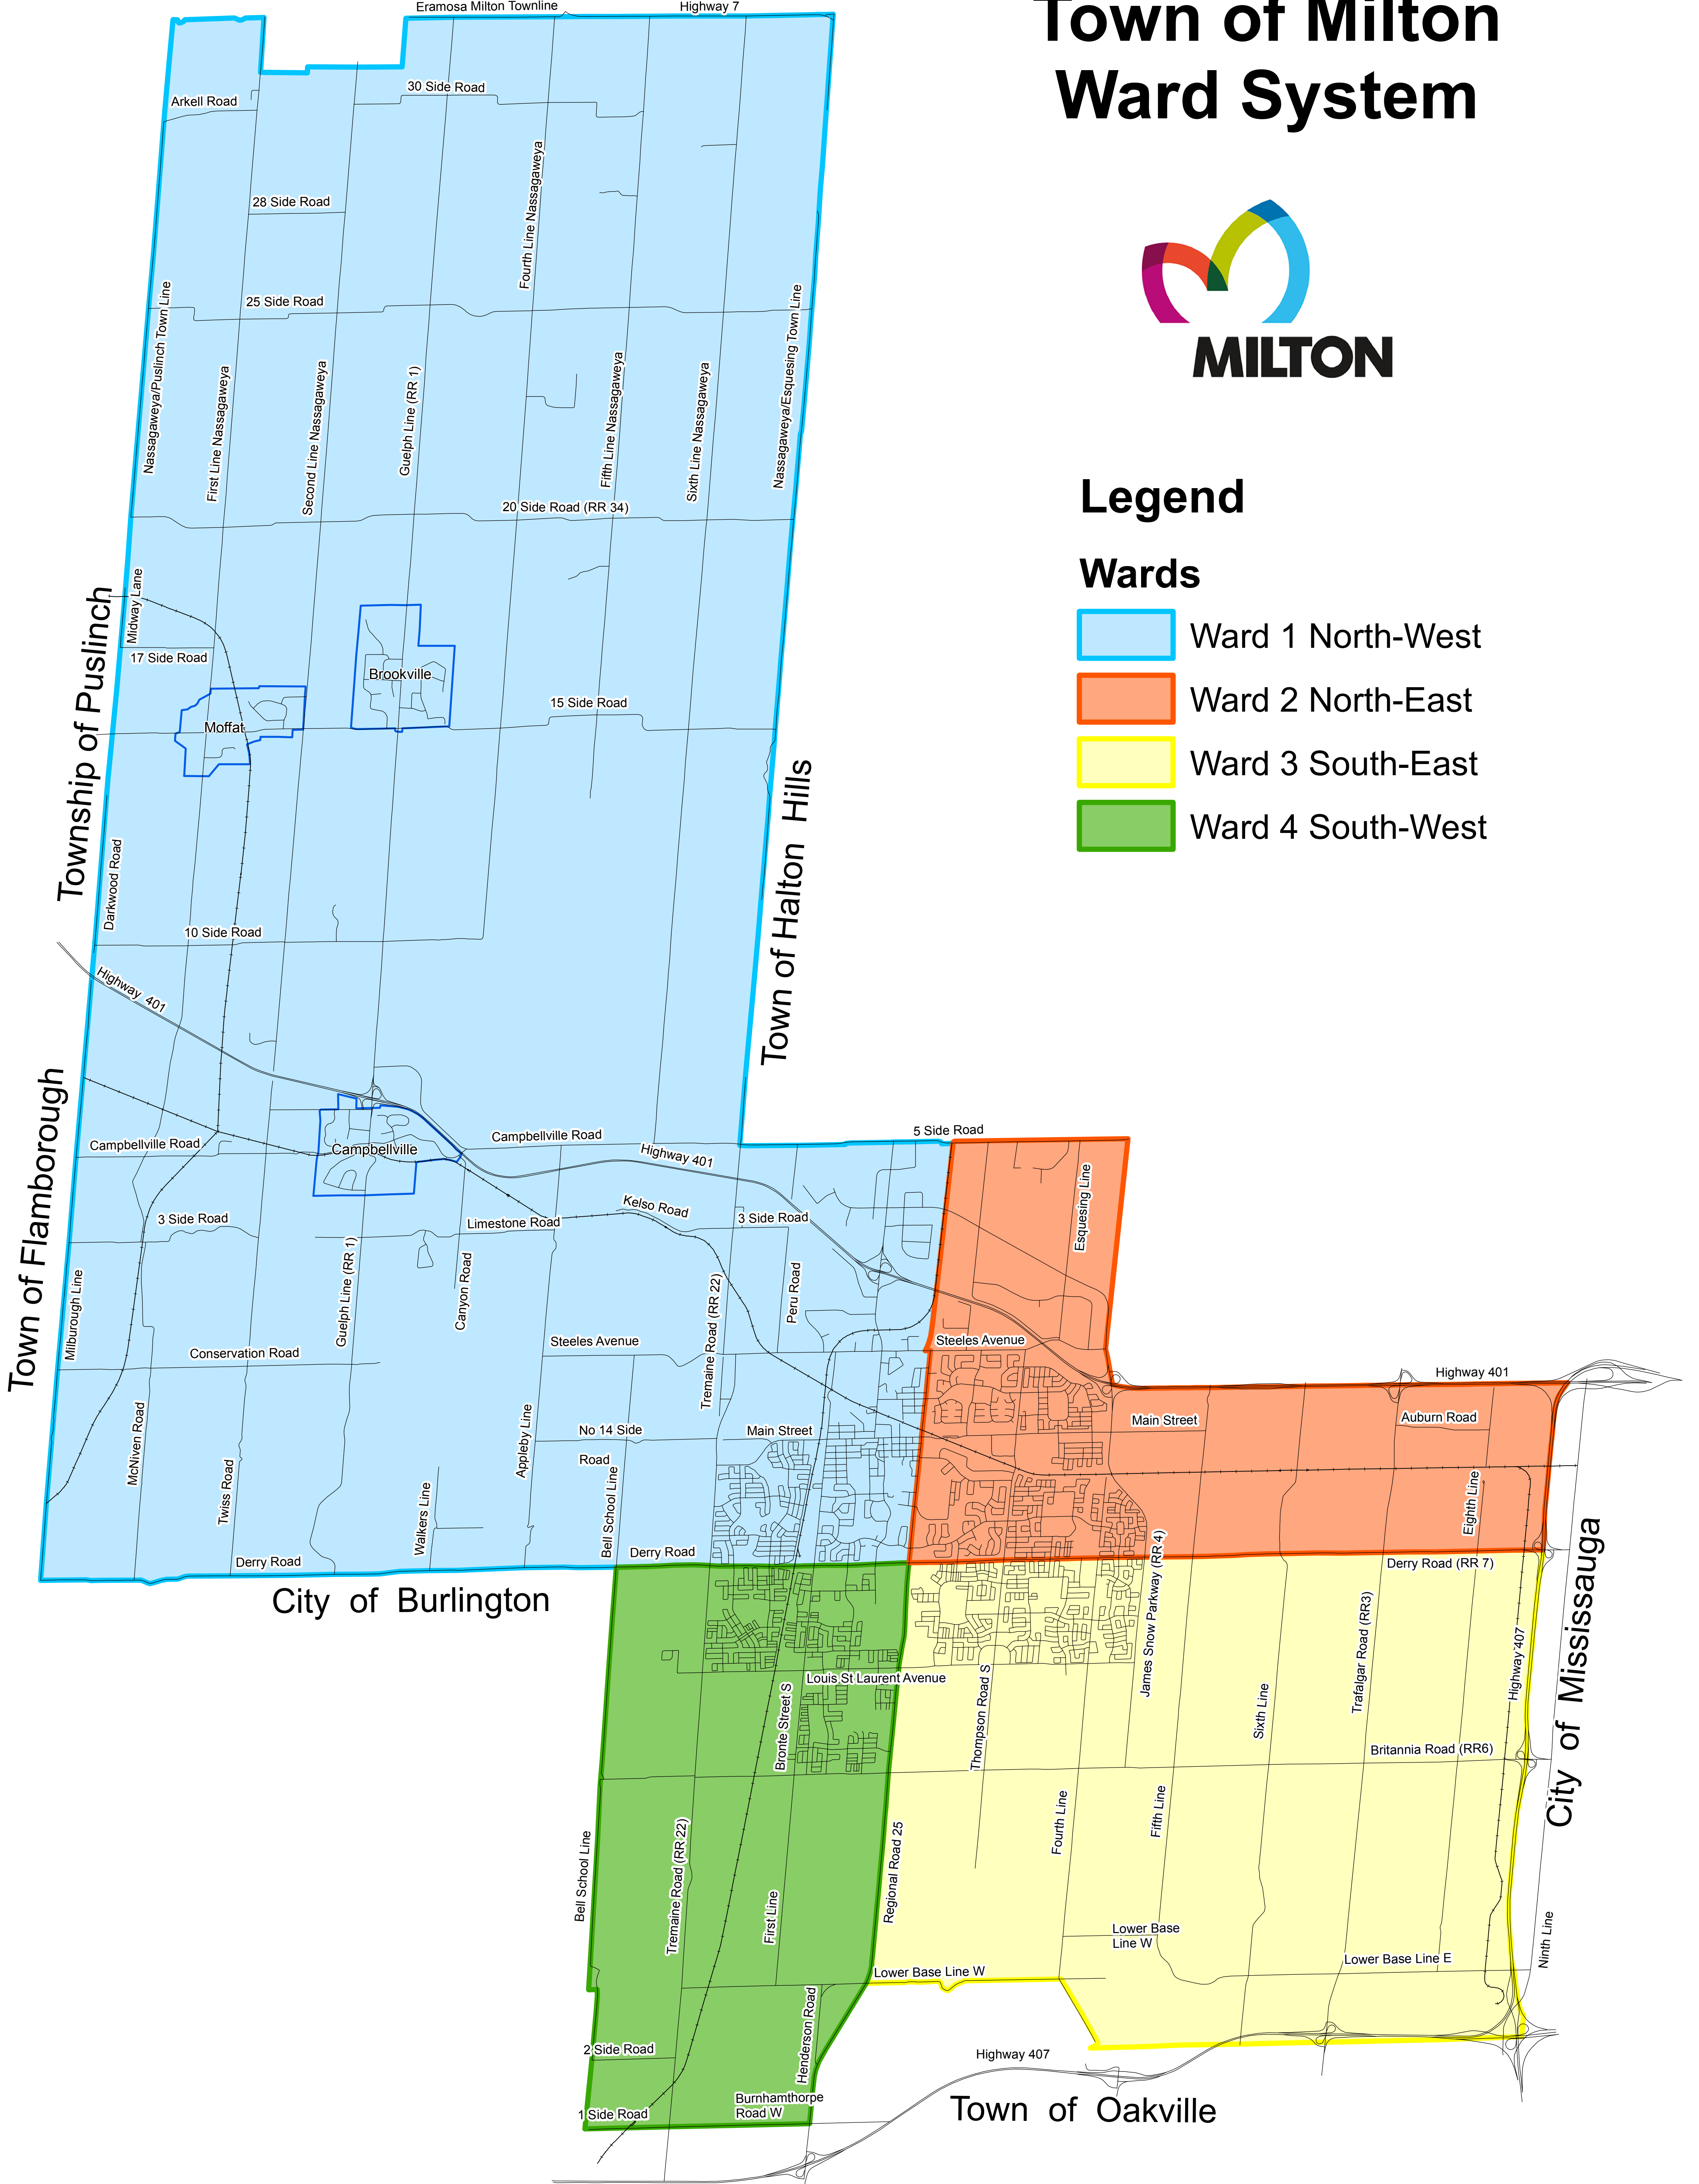

Township of Eramosa

Town of Milton Ward System

Legend

Wards

- Ward 1 North-West
- Ward 2 North-East
- Ward 3 South-East
- Ward 4 South-West

MILTON votes