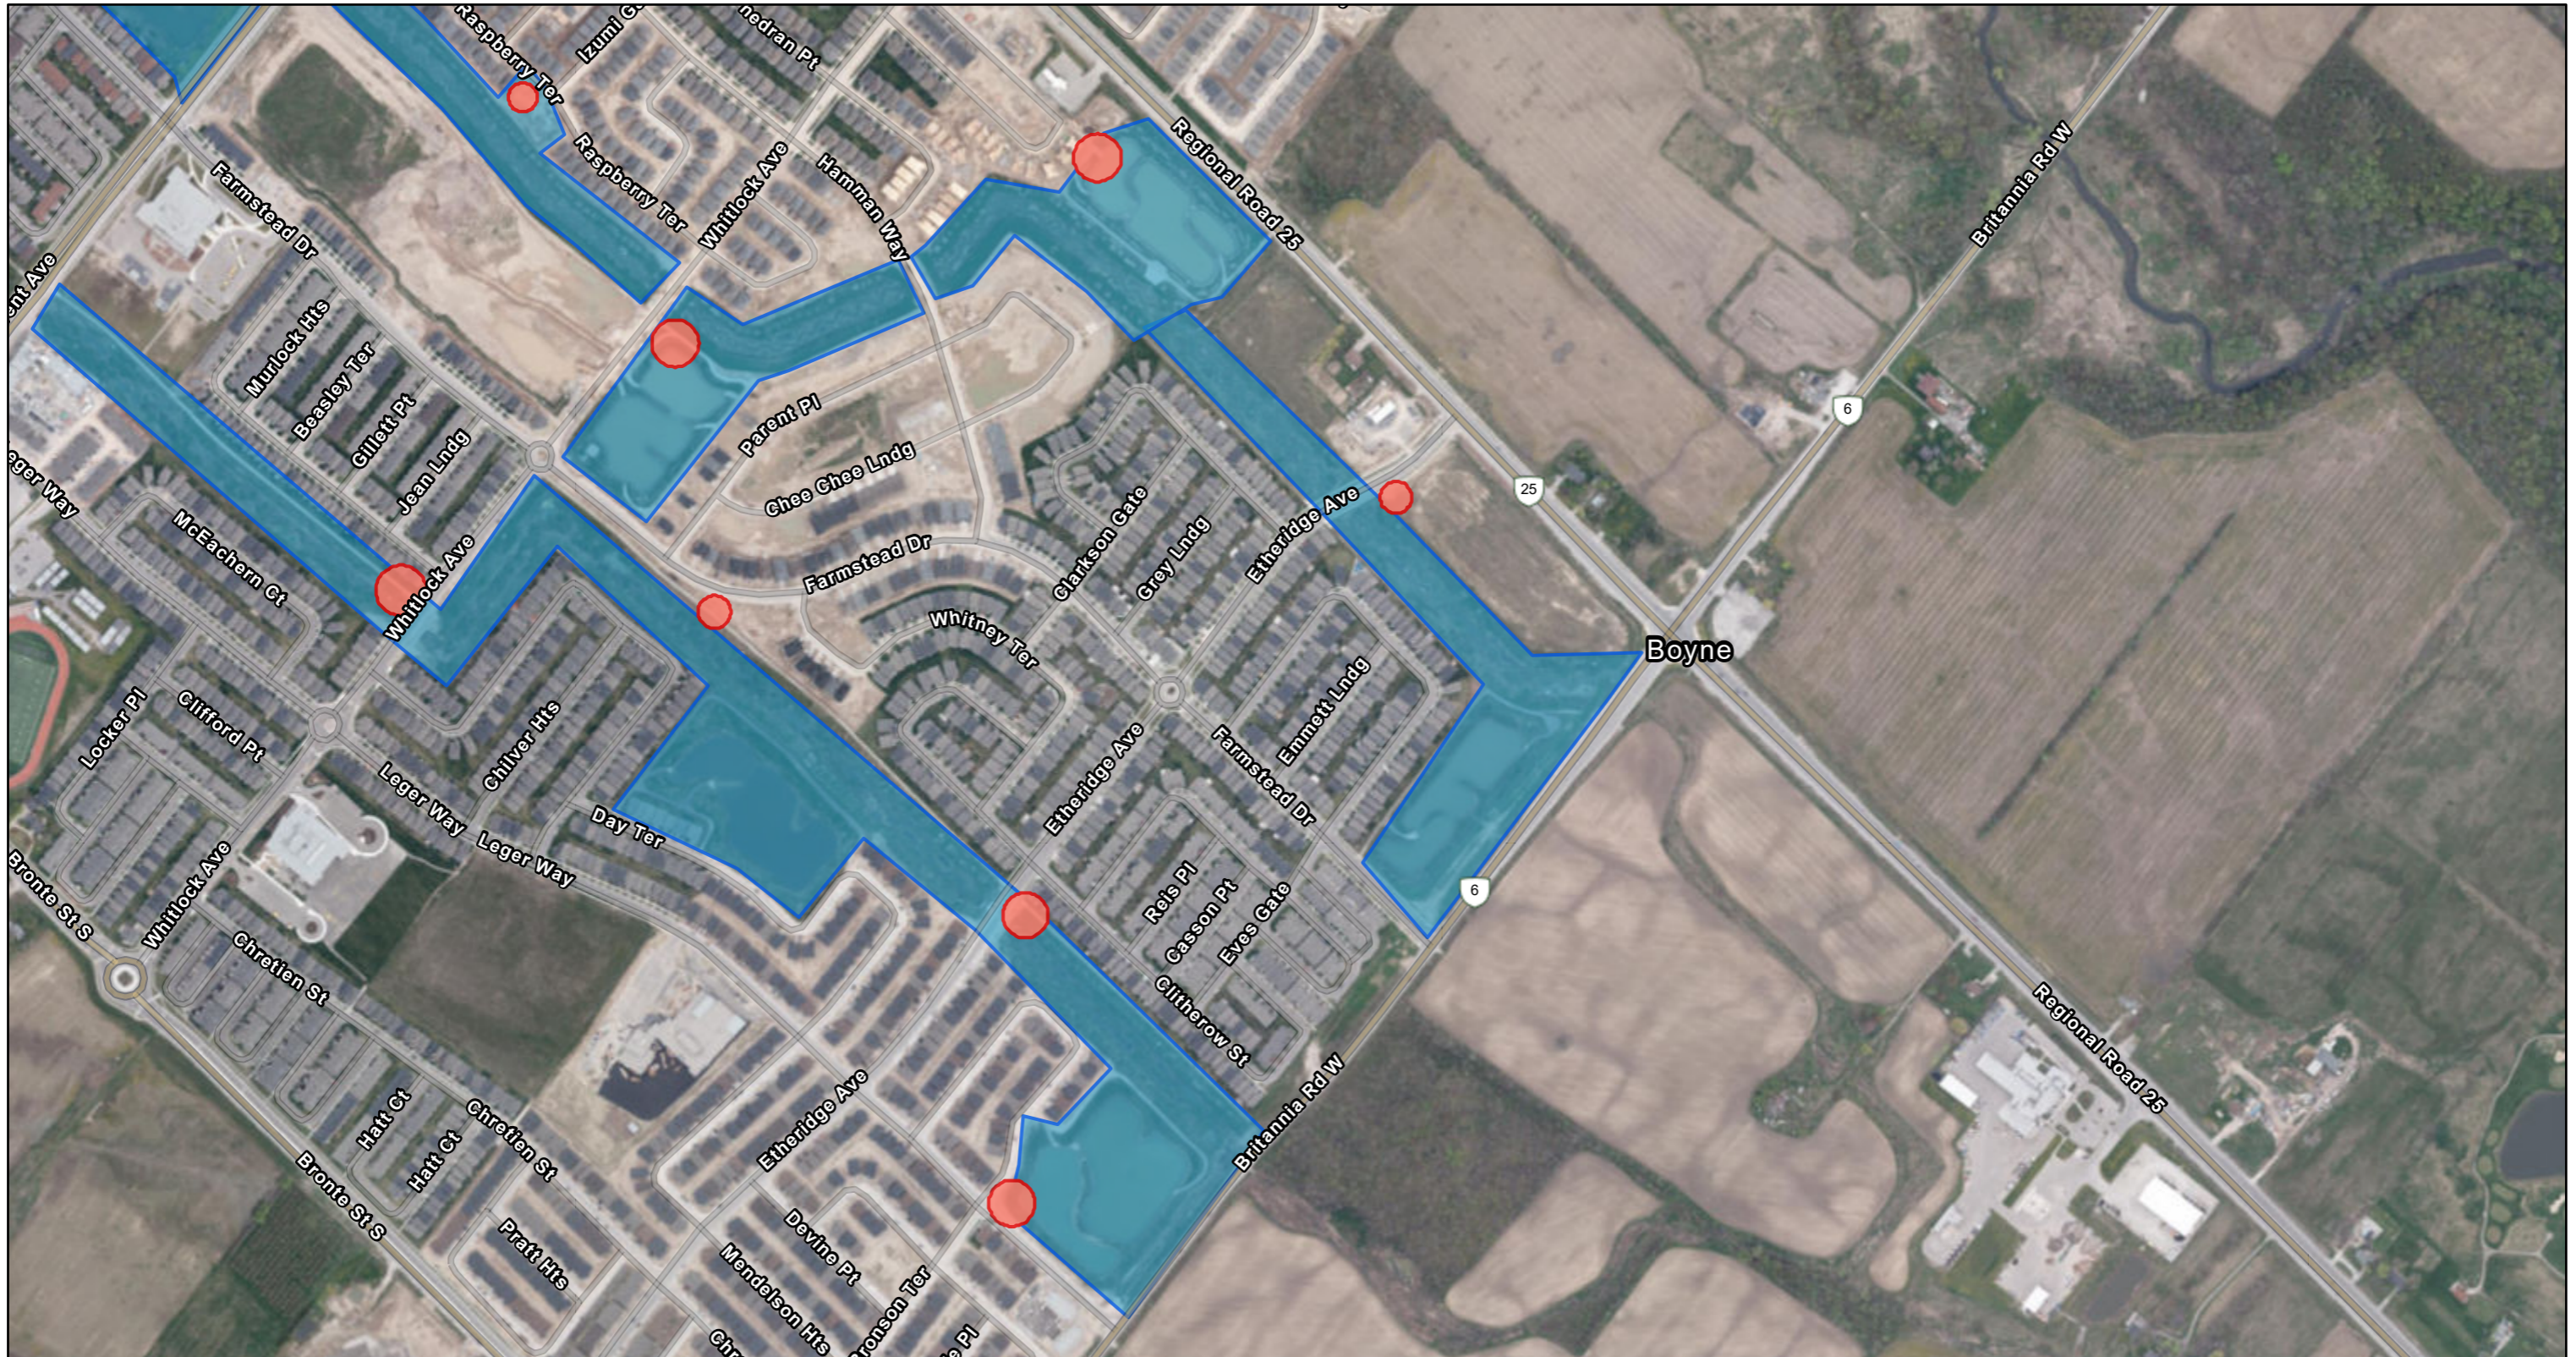

# 8. Clean Up - Ford Neighbourhood

4/1/2021, 4:04:33 PM

Earth\_Day\_Areas\_5476

 Garbage pick-up locations

 Garbage bag pick-up location

1:9,028

Esri Community Maps Contributors, Province of Ontario, Esri Canada, Esri, HERE, Garmin, INCREMENT P, METI/NASA, USGS, EPA, NPS, US Census Bureau, USDA, NRCAN, Parks Canada, Town of Oakville, USDA FSA, GeoEye, Maxar