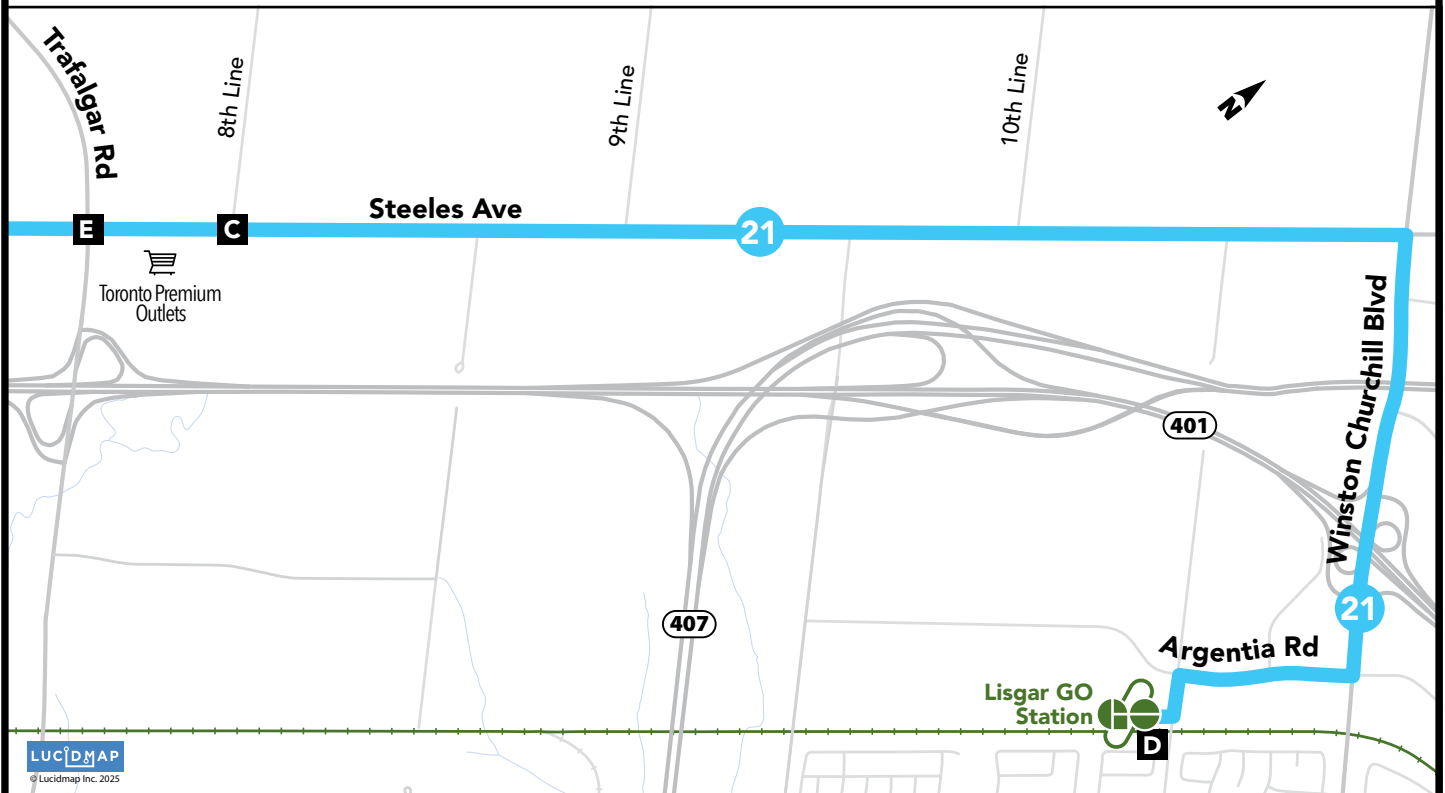

Approx. 2 km gap between above map and bottom map

eastbound				westbound			
Leave Milton GO	Steeles & 5th Line	Steeles & 8th Line (Toronto Premium Outlets)	Arrive Lisgar GO	Leave Lisgar GO	Steeles & Trafalgar (Toronto Premium Outlets)	Steeles & 5th Line	Arrive Milton GO
A	B	C	D	D	E	B	A
MONDAY - FRIDAY							
5:52AM	6:03	6:09	6:22	6:27	6:40	6:46	6:56
6:25AM	6:36	6:42	6:55	7:02	7:15	7:21	7:31
7:02AM	7:13	7:19	7:32	7:37	7:50	7:56	8:06
7:37AM	7:48	7:54	8:07	8:12	8:25	8:31	8:41
8:11AM	8:22	8:28	8:41	8:47	9:00	9:06	9:16
8:47AM	8:58	9:04	9:17	9:22	9:35	9:40	9:50
9:22AM	9:33	9:39	9:52	9:57	10:10	10:15	10:25
...and every 35 minutes to...							
2:37PM	2:49	2:56	3:07	3:12	3:27	3:33	3:43
3:12PM	3:24	3:31	3:42	3:48	4:03	4:09	4:19
3:47PM	3:59	4:06	4:17	4:22	4:37	4:43	4:53
4:22PM	4:34	4:41	4:52	4:57	5:12	5:18	5:28
5:02PM	5:13	5:19	5:32	5:37	5:52	5:57	6:07
5:37PM	5:48	5:54	6:07	6:14	6:29	6:34	6:44
6:12PM	6:23	6:29	6:42	6:47	7:02	7:07	7:17
6:49PM	7:00	7:06	7:19	7:26	7:41	7:46	7:56
7:22PM	7:33	7:39	7:52	7:57	8:12	8:17	8:27
8:01PM	8:12	8:18	8:31	8:36	8:51	8:56	9:06
8:50PM	9:00	9:05	9:15	9:19	9:31	9:36	9:46
9:20PM	9:30	9:35	9:45	9:49	10:01	10:06	10:16
9:50PM	10:00	10:05	10:15	10:19	10:31	10:36	10:46
10:20PM	10:30	10:35	10:45	10:49	11:01	11:06	11:16
10:50PM	11:00	11:05	11:15	11:19	11:31	11:36	11:46
SATURDAY & SUNDAY							
7:30AM	7:41	7:47	8:00	8:05	8:18	8:24	8:35
8:05AM	8:16	8:22	8:35	8:40	8:53	8:59	9:10
8:40AM	8:51	8:57	9:10	9:15	9:28	9:34	9:45
9:15AM	9:26	9:32	9:45	9:50	10:03	10:09	10:20
9:50AM	10:01	10:07	10:20	10:25	10:38	10:44	10:55
...and every 35 minutes to...							
4:15PM	4:26	4:32	4:45	4:50	5:03	5:09	5:20
4:50PM	5:01	5:07	5:20	5:25	5:38	5:44	5:55
5:30PM	5:41	5:47	6:00	6:05	6:18	6:24	6:35
6:05PM	6:16	6:22	6:35	6:40	6:53	6:59	7:10
6:40PM	6:51	6:57	7:10	7:15	7:28	7:34	7:45