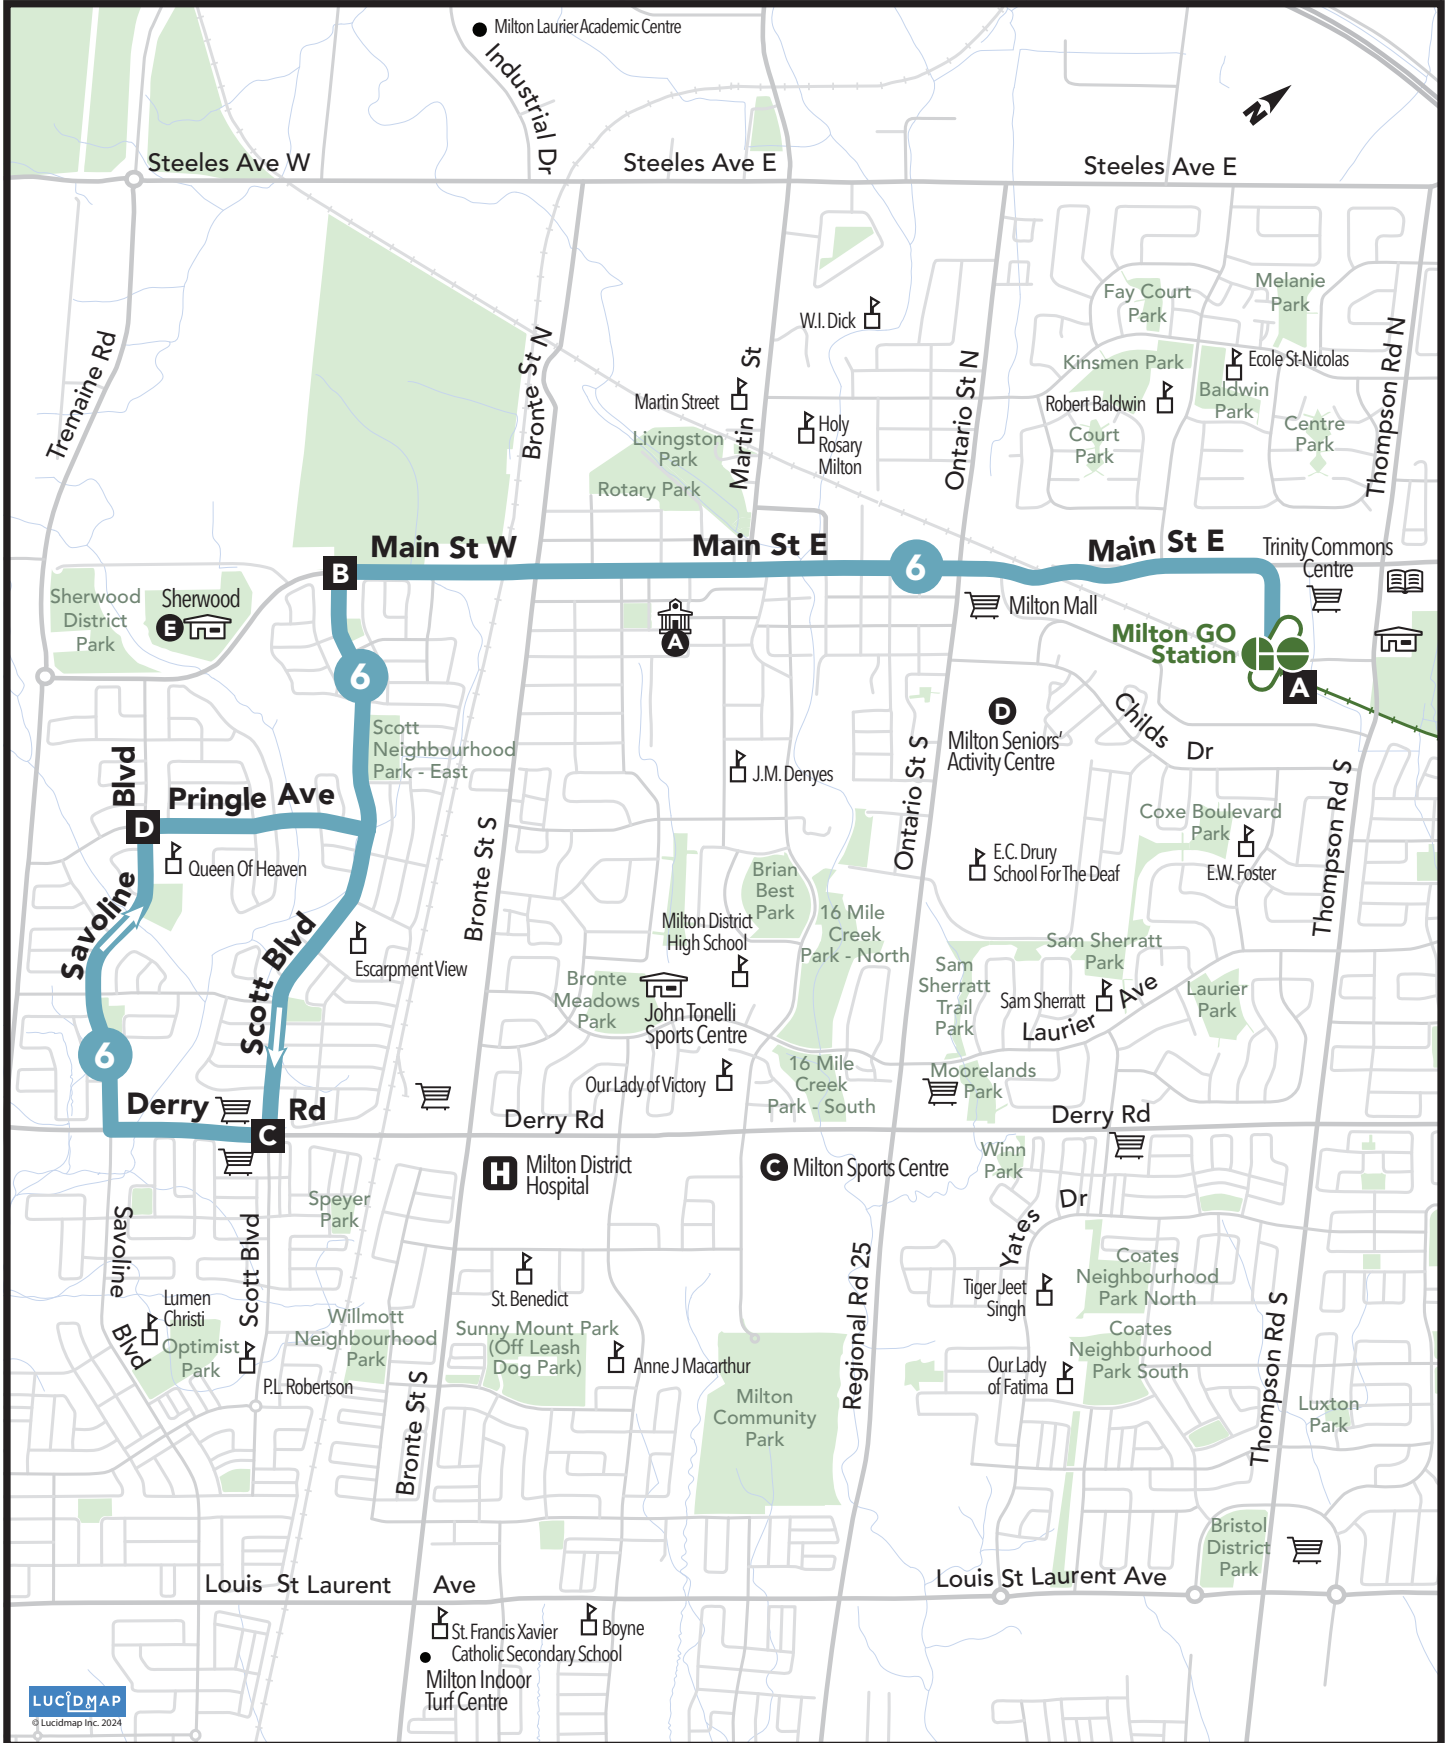

# 6 Scott

Leave Milton GO	Scott & Main	Scott & Derry	Savoline & Pringle	Scott & Main	Arrive Milton GO
A	B	C	D	B	A
<b>MONDAY - FRIDAY</b>					
5:22 AM	5:31	5:34	5:38	5:41	5:50
5:52 AM	6:01	6:04	6:08	6:11	6:20
6:10 AM	6:19	6:22	6:26	6:29	6:38
6:22 AM	6:31	6:34	6:38	6:41	6:50
6:52 AM	7:01	7:04	7:08	7:11	7:20
7:10 AM	7:19	7:22	7:26	7:29	7:38
7:22 AM	7:31	7:34	7:38	7:41	7:50
7:52 AM	8:01	8:04	8:08	8:11	8:20
-	8:11	8:14	8:18	8:21	8:30
8:32 AM	8:41	8:44	8:48	8:51	9:00
... every 30 minutes to					
10:32 AM	10:41	10:44	10:48	10:51	11:00
11:32 AM	11:41	11:44	11:48	11:51	12:00
12:42 PM	12:51	12:54	12:58	1:01	1:10
1:42 PM	1:51	1:54	1:58	2:01	2:10
2:12 PM	2:21	2:24	2:28	2:31	2:40
2:42 PM	2:51	2:54	2:58	3:01	3:10
3:12 PM	3:21	3:24	3:28	3:31	3:40
3:50 PM	3:59	4:02	4:06	4:09	4:18
4:20 PM	4:29	4:32	4:36	4:39	4:48
4:50 PM	4:59	5:02	5:06	5:09	5:18
5:35 PM	5:44	5:47	5:51	5:54	6:03
6:05 PM	6:14	6:17	6:21	6:24	6:33
6:35 PM	6:44	6:47	6:51	6:54	7:03
7:05 PM	7:14	7:17	7:21	7:24	7:33
7:35 PM	7:44	7:47	7:51	7:54	8:03
8:20 PM	8:29	8:32	8:36	8:39	8:48
8:50 PM	8:59	9:02	9:06	9:09	9:18
9:20 PM	9:29	9:32	9:36	9:39	9:48
9:50 PM	9:59	10:02	10:06	10:09	10:18
<b>SATURDAY</b>					
7:30 AM	7:39	7:42	7:46	7:49	7:58
... every 60 minutes to					
11:30 AM	11:39	11:42	11:46	11:49	11:58
12:45 PM	12:54	12:57	1:01	1:04	1:13
... every 60 minutes to					
3:45 PM	3:54	3:57	4:01	4:04	4:13
5:00 PM	5:09	5:12	5:16	5:19	5:28
6:00 PM	6:09	6:12	6:16	6:19	6:28
7:00 PM	7:09	7:12	7:16	7:19	7:28

**Points of Interest**

-  Shopping
-  Hospital
-  School
-  Community Facility
-  Town Hall
-  Library
-  GO Station
-  General Point of Interest

**Transit Ticket Agents**

- A** Town Hall  
150 Mary St.
- B** Milton Leisure Centre  
1100 Main St. E.
- C** Milton Sports Centre  
605 Santa Maria Blvd.
- D** Milton Seniors' Activity Centre  
500 Childs Dr.
- E** Sherwood Community Centre  
6355 Main St. W.