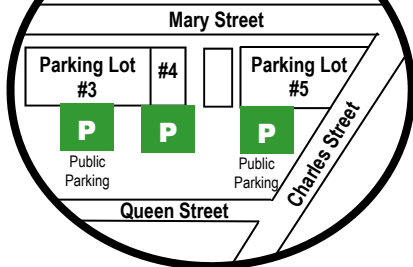

Main Street

Map effective December 4, 2009

Brown Street

Parking Lot #1

Public Parking

On-street Parking:

Available on Mary and King Streets, as signed.

Parking Lot #2

Staff Parking
Limited Public Parking (as signed)

Mary Street

Drop-off Zone

Entrance

150 Mary Street

After-hours drop box

Walk of Fame

Lobby

Underground Staff Parking Only
(Until Further Notice)

Town Hall East

Town Hall West

After-hours drop box

Entrance

Short-term Visitor Parking

King Street

Shipping/Receiving Route

To Victoria Park

Hugh Street

Queen Street

Sarah Street